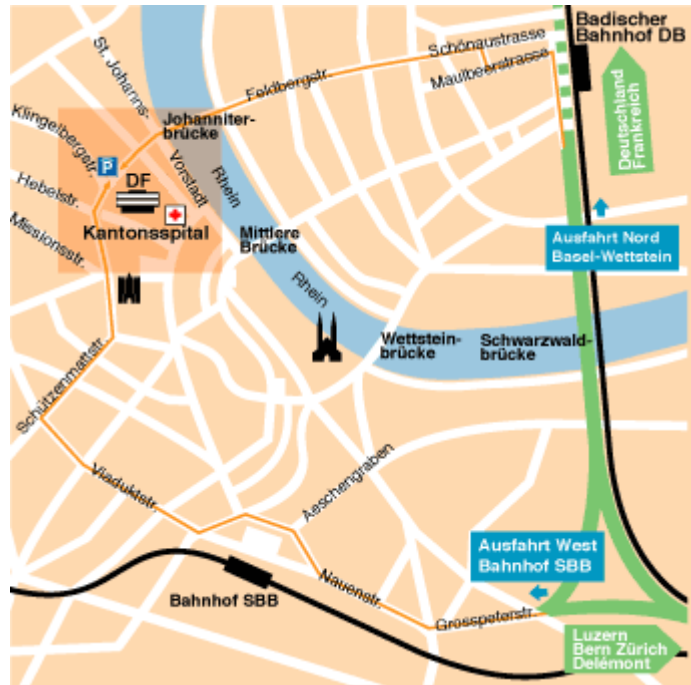

Direction to Zentrum für Lehre und Forschung (ZLF) of the Department of Biomedicine (DBM), University Hospital Basel

By train:

Take Bus number 30 at the train station Basel SBB and exit at station „Bernoullianum“.

By car:

Highway Basel City, then follow direction University Hospital (Universitätsspital). Parking possible in Parking City.

**Zentrum für Lehre und Forschung (ZLF)
Dep. of Biomedicine (former DF)
University Hospital**

Bus Station Frauenspital

Bus Station Bernoullianum

Bus 30 (from train station)